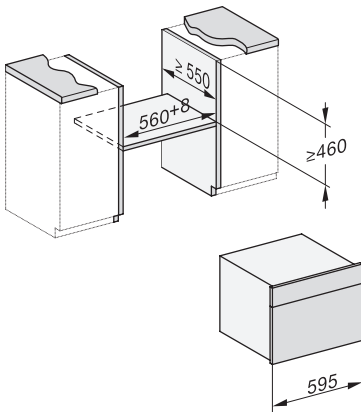

DG7x4x, DGM7x4x, DGC7x4x, DGC7x4xX, DGC7x4xHCPro, DGC7x4xHCXPro installation drawings