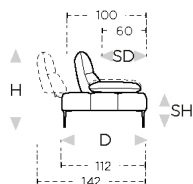

↑ fold following the dotted line ↑

N_Soul

NICOLETTIHOME

L Length - H Height - D Depth - SH Seat Height - SD Seat Depth
 Dimensions refer to maximum sizes of the version with closed mechanism (where available).

dimensions	L 210 H99 D112 SH46 SD60	L 230 H99 D112 SH46 SD60	L 75 H46 D112 SH- SD-	L 112 H46 D112 SH- SD-	L 112 H99 D112 SH46 SD60
version code	200	300	635	560	D10
Description	2 seater	3 seater	rectangular ottoman	big ottoman	movable back square corner
L 223 H99 D112 SH46 SD60	L 223 H99 D112 SH46 SD60	L 70 H99 D112 SH46 SD60	L 105 H99 D112 SH46 SD60	L 105 H99 D112 SH46 SD60	L 80 H99 D112 SH46 SD60
D12	D11	130	120	110	144
mov.back lhf end sq.co.chair	mov.back rhf end sq.co.chair	chair without armr.	1 left arm facing chair	1 right arm facing chair	maxi chair no arm
L 115 H99 D112 SH46 SD60	L 115 H99 D112 SH46 SD60	L 111 H99 D112 SH46 SD60	L 111 H99 D112 SH46 SD60	L 140 H99 D112 SH46 SD60	L 175 H99 D112 SH46 SD60
124	114	169	168	230	220
lhf maxi chair	rhf maxi chair	chr no arms mer.lft fac. term.	chr no arms mer.rgt fac.ter.	2 str with no arm.	1left arm facing 2 str
L 175 H99 D112 SH46 SD60	L 195 H99 D112 SH46 SD60	L 195 H99 D112 SH46 SD60	L 70 H99 D149 SH46 SD97	L 105 H99 D149 SH46 SD97	L 105 H99 D149 SH46 SD97
210	320	310	T63	420	410
1right arm facing 2 str	1left arm facing 3 str	1right arm facing 3 str	chaise longue with no arm.	chaise lon.lhf arm fac	chaise lon.rhf arm fac

↓ fold following the dotted line ↓

↑ fold following the dotted line ↑

N_Soul

 NICOLETTIHOME

L Length - H Height - D Depth - SH Seat Height - SD Seat Depth
Dimensions refer to maximum sizes of the version with closed mechanism (where available).

dimensions

L 115
H99 D149 SH46 SD97

version code

602

Description

maxi chaise
lon.lft arm fac.

L 115
H99 D149 SH46 SD97

601