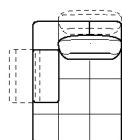

↑ fold following the dotted line ↑

N_Soul

NICOLETTIHOME

L Length - H Height - D Depth - SH Seat Height - SD Seat Depth
 Dimensions refer to maximum sizes of the version with closed mechanism (where available).

dimensions	L 210 H99 D112 SH46 SD60	L 230 H99 D112 SH46 SD60	L 75 H46 D112 SH- SD-	L 112 H46 D112 SH- SD-	L 112 H99 D112 SH46 SD60
version code	200	300	635	560	D10
Description	2 seater	3 seater	rectangular ottoman	big ottoman	movable back square corner
L 223 H99 D112 SH46 SD60	L 223 H99 D112 SH46 SD60	L 70 H99 D112 SH46 SD60	L 105 H99 D112 SH46 SD60	L 105 H99 D112 SH46 SD60	L 80 H99 D112 SH46 SD60
D12	D11	130	120	110	144
mov.back lhf end sq.co.chair	mov.back rhf end sq.co.chair	chair without armr.	1 left arm facing chair	1 right arm facing chair	maxi chair no arm
L 115 H99 D112 SH46 SD60	L 115 H99 D112 SH46 SD60	L 111 H99 D112 SH46 SD60	L 111 H99 D112 SH46 SD60	L 140 H99 D112 SH46 SD60	L 175 H99 D112 SH46 SD60
124	114	169	168	230	220
lhf maxi chair	rhf maxi chair	chr no arms mer.lft fac. term.	chr no arms mer.rgt fac.ter.	2 str with no arm.	1left arm facing 2 str
L 175 H99 D112 SH46 SD60	L 195 H99 D112 SH46 SD60	L 195 H99 D112 SH46 SD60	L 70 H99 D149 SH46 SD97	L 105 H99 D149 SH46 SD97	L 105 H99 D149 SH46 SD97
210	320	310	T63	420	410
1right arm facing 2 str	1left arm facing 3 str	1right arm facing 3 str	chaise longue with no arm.	chaise lon.lhf arm fac	chaise lon.rhf arm fac

↓ fold following the dotted line ↓

↑ fold following the dotted line ↑

N_Soul

 NICOLETTIHOME

L Length - H Height - D Depth - SH Seat Height - SD Seat Depth
Dimensions refer to maximum sizes of the version with closed mechanism (where available).

dimensions

L 115
H99 D149 SH46 SD97

version code

602

Description

maxi chaise
lon.lft arm fac.

L 115
H99 D149 SH46 SD97

601