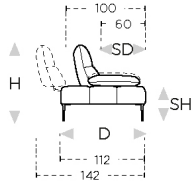

↑ fold following the dotted line ↑

N_Soul

NICOLETTIHOME

L Length - H Height - D Depth - SH Seat Height - SD Seat Depth
 Dimensions refer to maximum sizes of the version with closed mechanism (where available).

dimensions	L 210 H99 D112 SH46 SD60	L 230 H99 D112 SH46 SD60	L 75 H46 D112 SH- SD-	L 112 H46 D112 SH- SD-	L 112 H99 D112 SH46 SD60
version code	200	300	635	560	D10
Description	2 seater	3 seater	rectangular ottoman	big ottoman	movable back square corner
L 223 H99 D112 SH46 SD60	L 223 H99 D112 SH46 SD60	L 70 H99 D112 SH46 SD60	L 105 H99 D112 SH46 SD60	L 105 H99 D112 SH46 SD60	L 80 H99 D112 SH46 SD60
D12	D11	130	120	110	144
mov.back lhf end sq.co.chair	mov.back rhf end sq.co.chair	chair without armr.	1 left arm facing chair	1 right arm facing chair	maxi chair no arm
L 115 H99 D112 SH46 SD60	L 115 H99 D112 SH46 SD60	L 111 H99 D112 SH46 SD60	L 111 H99 D112 SH46 SD60	L 140 H99 D112 SH46 SD60	L 175 H99 D112 SH46 SD60
124	114	169	168	230	220
lhf maxi chair	rhf maxi chair	chr no arms mer.lft fac. term.	chr no arms mer.rgt fac.ter.	2 str with no arm.	1left arm facing 2 str
L 175 H99 D112 SH46 SD60	L 195 H99 D112 SH46 SD60	L 195 H99 D112 SH46 SD60	L 70 H99 D149 SH46 SD97	L 105 H99 D149 SH46 SD97	L 105 H99 D149 SH46 SD97
210	320	310	T63	420	410
1right arm facing 2 str	1left arm facing 3 str	1right arm facing 3 str	chaise longue with no arm.	chaise lon.lhf arm fac	chaise lon.rhf arm fac

↓ fold following the dotted line ↓

↑ fold following the dotted line ↑

N_Soul

 NICOLETTIHOME

L Length - H Height - D Depth - SH Seat Height - SD Seat Depth
Dimensions refer to maximum sizes of the version with closed mechanism (where available).

dimensions

L 115
H99 D149 SH46 SD97

version code

602

Description

maxi chaise
lon.lft arm fac.

L 115
H99 D149 SH46 SD97

601